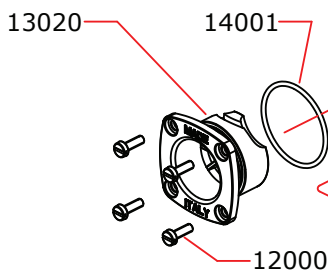

Drawings are just indicative.

EXPLODED VIEW:

PLUS.21-4BTT - PLUS.21-4BTTS - PLUS.21-4BTT/A

Data ultima modifica: **06-06-2012**
Date of last modification:

CARBURETTOR CODE: 24069 Reverse

| | | |
|--|-------|--------|
| | 24475 | 7.5 mm |
| | 24470 | 7.0 mm |
| | 24480 | 8.0 mm |

| Optional | | |
|----------|-------|---------|
| | 03002 | 0.15 mm |
| | 03001 | 0.10 mm |
| | 03004 | 0.25 mm |

| | |
|-----------------|-------------------|
| 16801 (ceramic) | Plus.21-4BTT/BTTS |
| 16800 (steel) | Plus.21-4BTT/A |