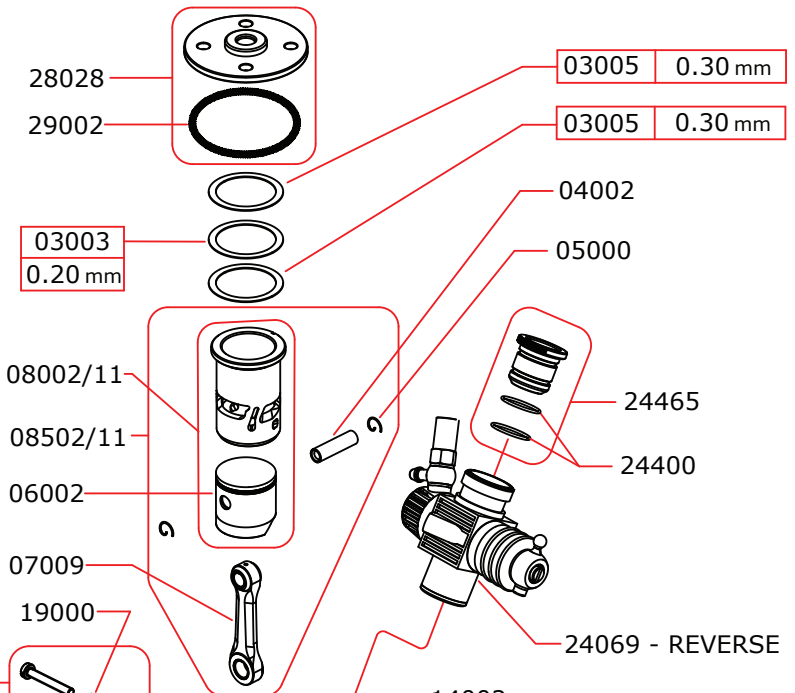

17012 (ceramic)	Plus.21-4BTTS
17011 (steel)	Plus.21-4BTT/BTTA