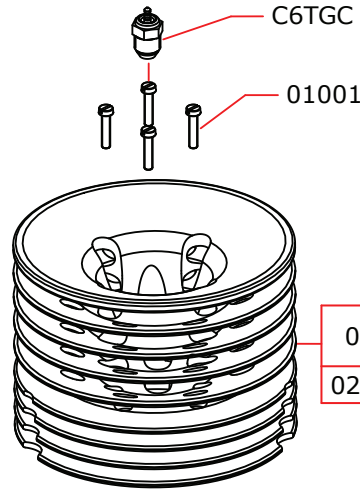

Drawings are just indicative.

EXPLODED VIEW:

PLUS.21-4BTT - PLUS.21-4BTTS - PLUS.21-4BTT/A

Data ultima modifica: **06-06-2012**
Date of last modification:

CARBURETTOR CODE: 24069 Reverse

| | | |
|--|-------|--------|
| | 24475 | 7.5 mm |
| | 24470 | 7.0 mm |
| | 24480 | 8.0 mm |

| Optional | | |
|----------|-------|---------|
| | 03002 | 0.15 mm |
| | 03001 | 0.10 mm |
| | 03004 | 0.25 mm |

| | |
|-----------------|-------------------|
| 16801 (ceramic) | Plus.21-4BTT/BTTS |
| 16800 (steel) | Plus.21-4BTT/A |