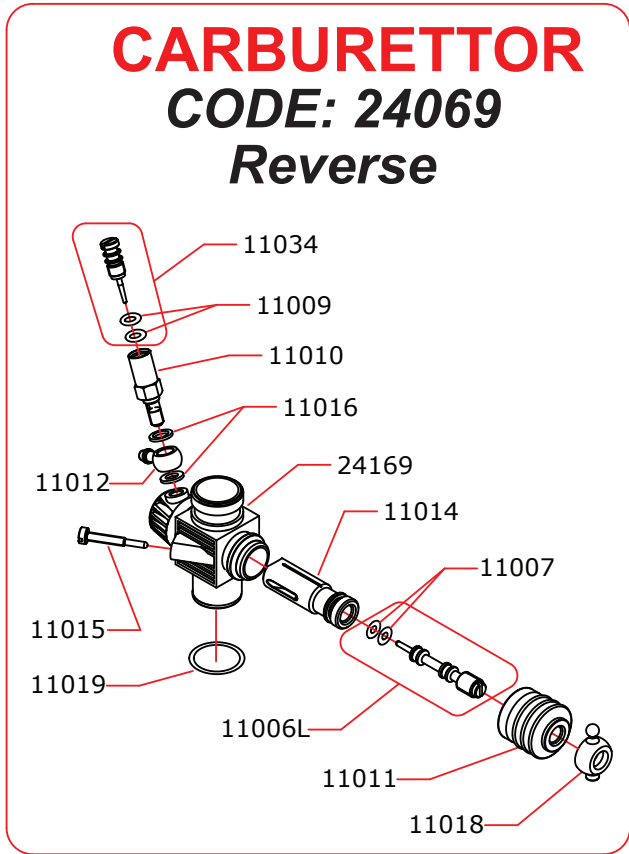

Drawings are just indicative.

EXPLODED VIEW:

PLUS.21-4BTT - PLUS.21-4BTTS - PLUS.21-4BTT/A

Data ultima modifica: **06-06-2012**
Date of last modification:

CARBURETTOR CODE: 24069 Reverse

| | | |
|--|-------|--------|
| | 24475 | 7.5 mm |
| | 24470 | 7.0 mm |
| | 24480 | 8.0 mm |

| Optional | | |
|----------|-------|---------|
| | 03002 | 0.15 mm |
| | 03001 | 0.10 mm |
| | 03004 | 0.25 mm |

| | |
|-----------------|-------------------|
| 16801 (ceramic) | Plus.21-4BTT/BTTS |
| 16800 (steel) | Plus.21-4BTT/A |