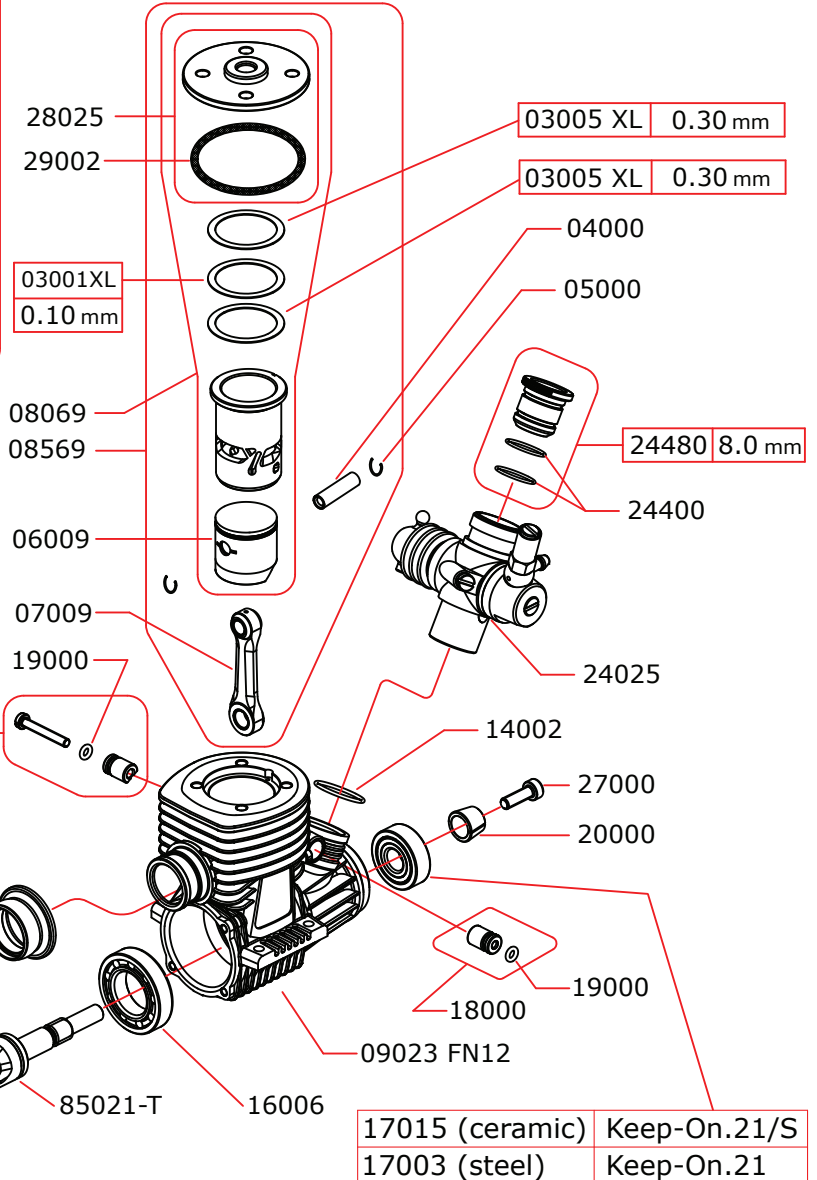

EXPLODED VIEW: KEEP-ON.21 KEEP-ON.21/S

CARBURETTOR CODE: 24025

	24485	Ø8.5mm
	24490	Ø9.00mm

Optional		
	03003XL	0.20 mm

02154F-12S	Keep-On.21/S
02154F-12	Keep-On.21

03005 XL	0.30 mm
03005 XL	0.30 mm

03001XL	0.10 mm
---------	---------

24480	8.0 mm
-------	--------

17015 (ceramic)	Keep-On.21/S
17003 (steel)	Keep-On.21

Data ultima modifica: **08-02-2012**
Date of last modification: