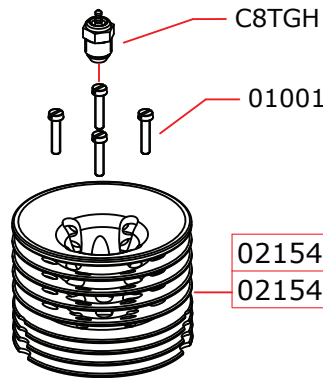

EXPLODED VIEW: KEEP-ON.21 KEEP-ON.21/S

CARBURETTOR CODE: 24025

	24485	Ø8.5mm
	24490	Ø9.00mm

Optional		
	03003XL	0.20 mm

02154F-12S	Keep-On.21/S
02154F-12	Keep-On.21

03005 XL	0.30 mm
03005 XL	0.30 mm

03001XL	0.10 mm
---------	---------

24480	8.0 mm
-------	--------

17015 (ceramic)	Keep-On.21/S
17003 (steel)	Keep-On.21

Data ultima modifica: **08-02-2012**
Date of last modification: