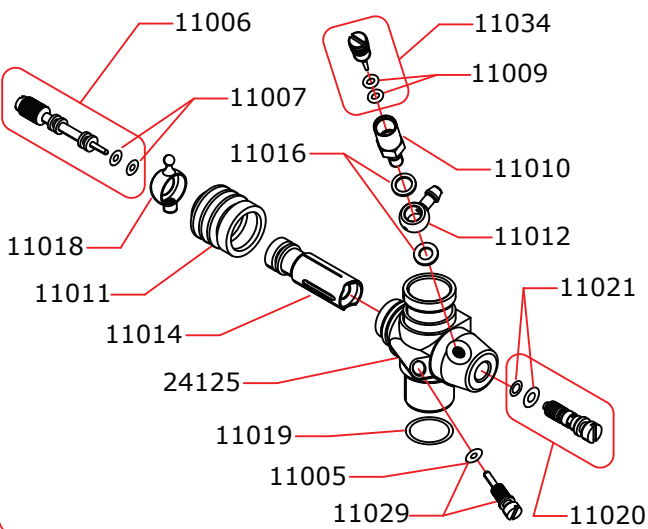

EXPLODED VIEW: KEEP-ON.21 KEEP-ON.21/S

CARBURETTOR CODE: 24025

	24485	Ø8.5mm
	24490	Ø9.00mm

Optional		
	03003XL	0.20 mm

02154F-12S	Keep-On.21/S
02154F-12	Keep-On.21

03005 XL	0.30 mm
03005 XL	0.30 mm

03001XL	0.10 mm
---------	---------

24480	8.0 mm
-------	--------

17015 (ceramic)	Keep-On.21/S
17003 (steel)	Keep-On.21

Data ultima modifica: **08-02-2012**
Date of last modification: