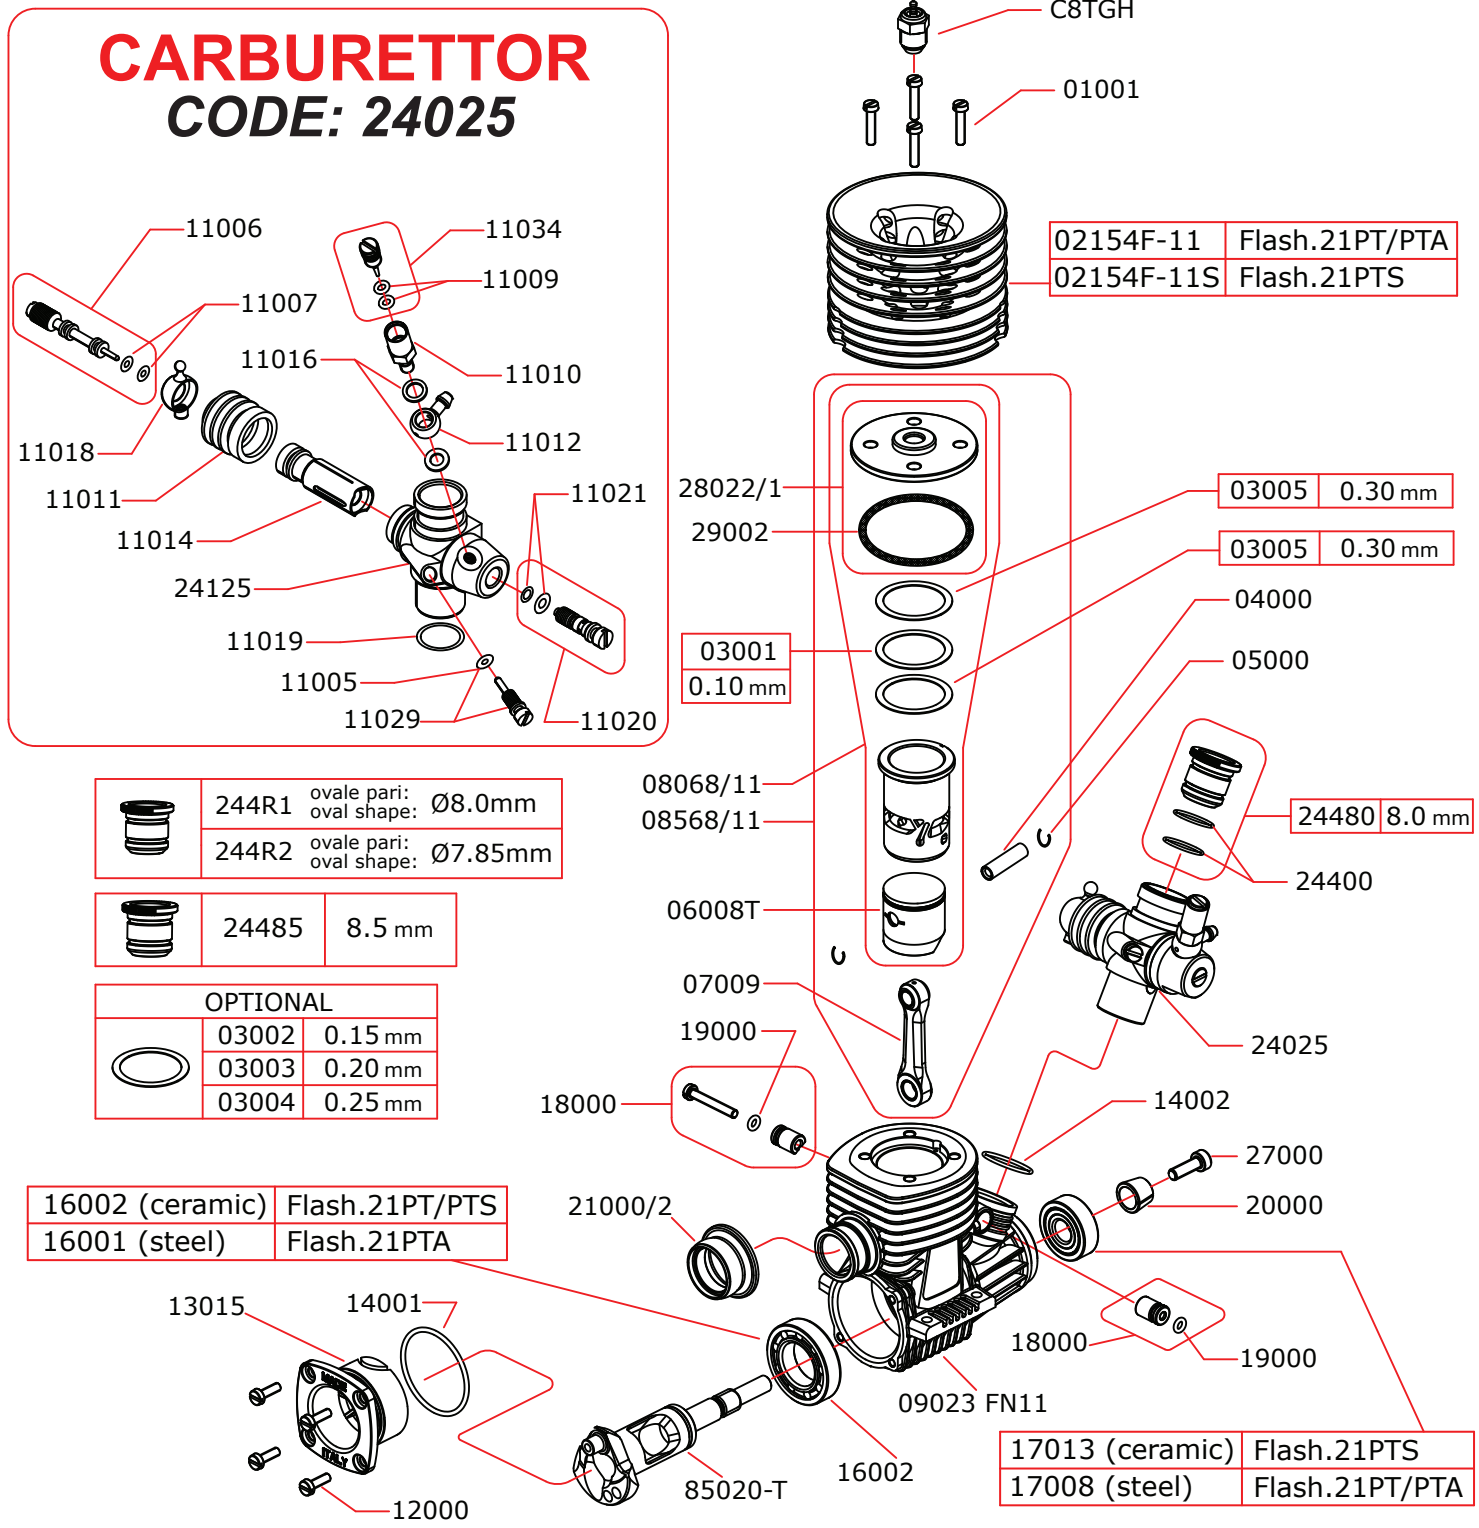

## EXPLODED VIEW:

### FLASH.21 PT - FLASH.21 PTS - FLASH.21 PT/A

#### CARBURETTOR CODE: 24025

02154F-11	Flash.21PT/PTA
02154F-11S	Flash.21PTS

	244R1	ovale pari: oval shape: Ø8.0mm
	244R2	ovale pari: oval shape: Ø7.85mm

	24485	8.5 mm
--	-------	--------

OPTIONAL		
	03002	0.15 mm
	03003	0.20 mm
	03004	0.25 mm

16002 (ceramic)	Flash.21PT/PTS
16001 (steel)	Flash.21PTA

17013 (ceramic)	Flash.21PTS
17008 (steel)	Flash.21PT/PTA

Data ultima modifica: **12-06-2012**  
Date of last modification: