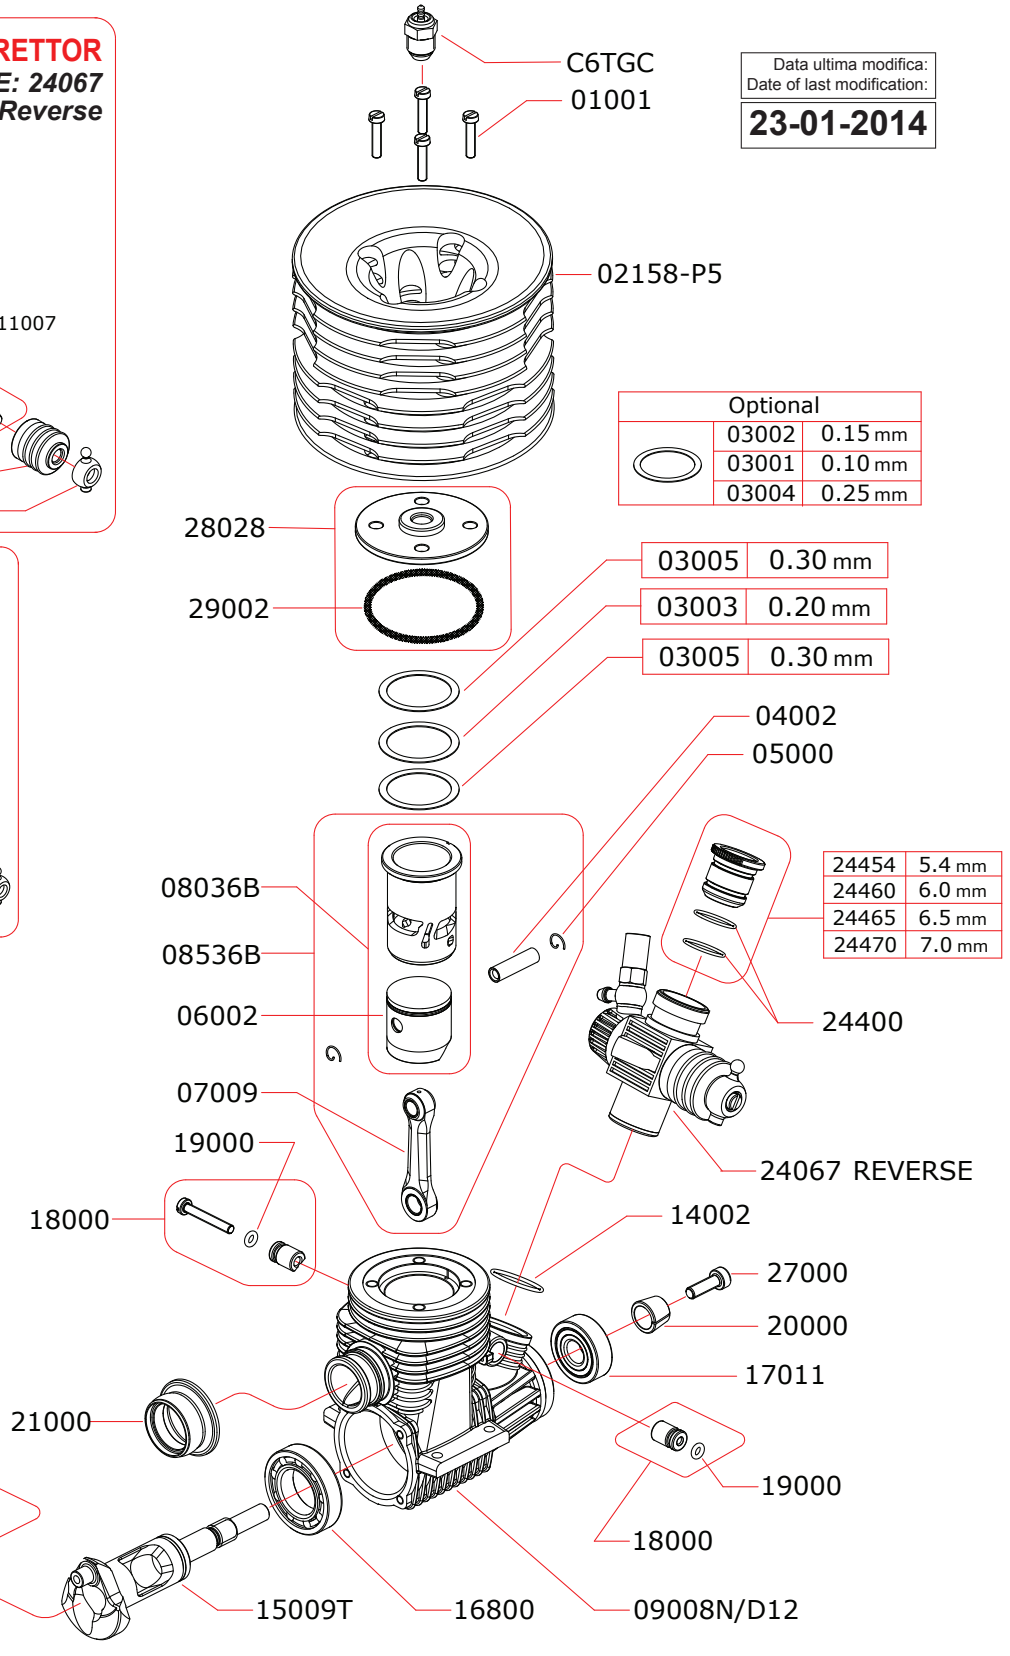

EXPLODED VIEW: CLIO.P5

Data ultima modifica:
Date of last modification:
23-01-2014