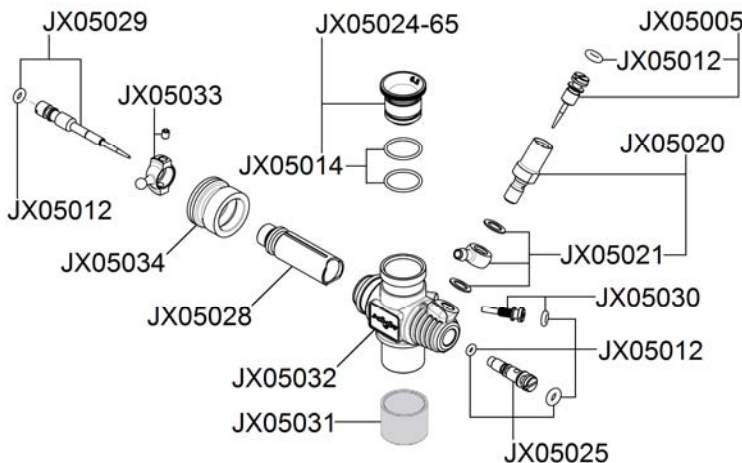

JX21- B05 Engine

■ Engine Exploded View

| Parts No. | Description | |
|------------|------------------------------------|---------------------|
| JX21-B05 | JX21-B05 Engine | |
| JX01005 | Cooling head screw | |
| JX01008 | Cooling head 21B05 | |
| JX02004 | Under head conical 21B05 | |
| JX02005 | Under head O-ring 21B05 | |
| JX03003 | Under head gasket set (0.1/0.15) | |
| JX04006 | Carburetor 21B05 | |
| JX05015 | Carburetor retainer 21 | |
| JX05016 | O-ring carburetor retainer (2pcs.) | |
| JX06005 | Crankcase 21B05 | |
| JX07002 | O-ring rear cover | |
| JX07003 | Rear cover screw (4pcs.) | |
| JX07006 | Rear cover 21B05 | |
| JX08003 | Front ball bearing | |
| JX08004 | Ceramic rear ball bearing | Not Included |
| JX08005 | Rear ball bearing | |
| JX09004 | Crankshaft 21B05 | |
| JX10002 | Conrod | |
| JX11002 | Piston pin clips (2pcs.) | |
| JX11003 | Piston pin | |
| JX13007 | Piston & sleeve 21B05 | |
| JX13008 | P.C. Complete set 21B05 | |
| JX14003 | Manifold spring 21 (2pcs.) | Not Included |
| JX14006a | Exhaust gasket 21 (4pcs.) | Not Included |
| JX14006/1a | Exhaust gasket 21 (10pcs.) | Not Included |
| JX15002 | Muffler spring (3pcs.) | Not Included |
| JX17P3 | Glow plug conical P3 | Not Included |
| JX17P4 | Glow plug conical P4 | Not Included |
| JX17P5 | Glow plug conical P5 | Not Included |
| JX18001 | Protection cover set 21 | |
| JX19004 | Ninja engine decal | |
| JX19007 | JX21-B05 Engine instruction manual | |

| | | |
|---------|--|---------------------|
| FP2500 | FP Tuned Pipe Complete Set (EFRA 214 | Not Included |
| ME15060 | Off Road 21 EFRA 2160 (manifold & pipe | Not Included |

■ Carburetor Exploded View