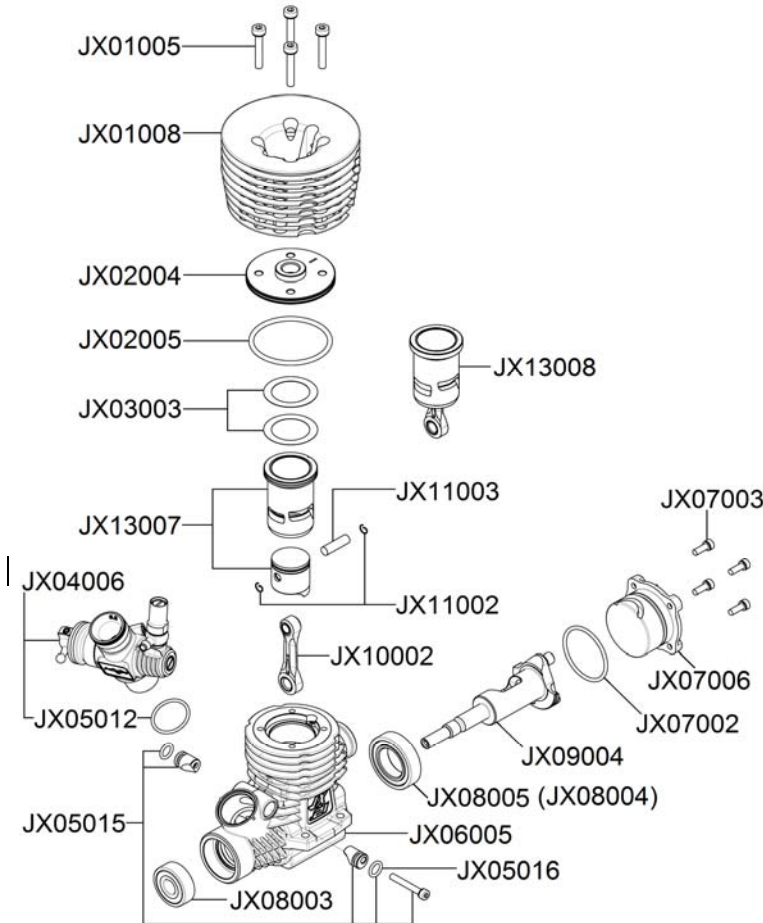

JX21- B05 Engine

■ Engine Exploded View

| Parts No. | Description | |
|------------|------------------------------------|---------------------|
| JX21-B05 | JX21-B05 Engine | |
| JX01005 | Cooling head screw | |
| JX01008 | Cooling head 21B05 | |
| JX02004 | Under head conical 21B05 | |
| JX02005 | Under head O-ring 21B05 | |
| JX03003 | Under head gasket set (0.1/0.15) | |
| JX04006 | Carburetor 21B05 | |
| JX05015 | Carburetor retainer 21 | |
| JX05016 | O-ring carburetor retainer (2pcs.) | |
| JX06005 | Crankcase 21B05 | |
| JX07002 | O-ring rear cover | |
| JX07003 | Rear cover screw (4pcs.) | |
| JX07006 | Rear cover 21B05 | |
| JX08003 | Front ball bearing | |
| JX08004 | Ceramic rear ball bearing | Not Included |
| JX08005 | Rear ball bearing | |
| JX09004 | Crankshaft 21B05 | |
| JX10002 | Conrod | |
| JX11002 | Piston pin clips (2pcs.) | |
| JX11003 | Piston pin | |
| JX13007 | Piston & sleeve 21B05 | |
| JX13008 | P.C. Complete set 21B05 | |
| JX14003 | Manifold spring 21 (2pcs.) | Not Included |
| JX14006a | Exhaust gasket 21 (4pcs.) | Not Included |
| JX14006/1a | Exhaust gasket 21 (10pcs.) | Not Included |
| JX15002 | Muffler spring (3pcs.) | Not Included |
| JX17P3 | Glow plug conical P3 | Not Included |
| JX17P4 | Glow plug conical P4 | Not Included |
| JX17P5 | Glow plug conical P5 | Not Included |
| JX18001 | Protection cover set 21 | |
| JX19004 | Ninja engine decal | |
| JX19007 | JX21-B05 Engine instruction manual | |