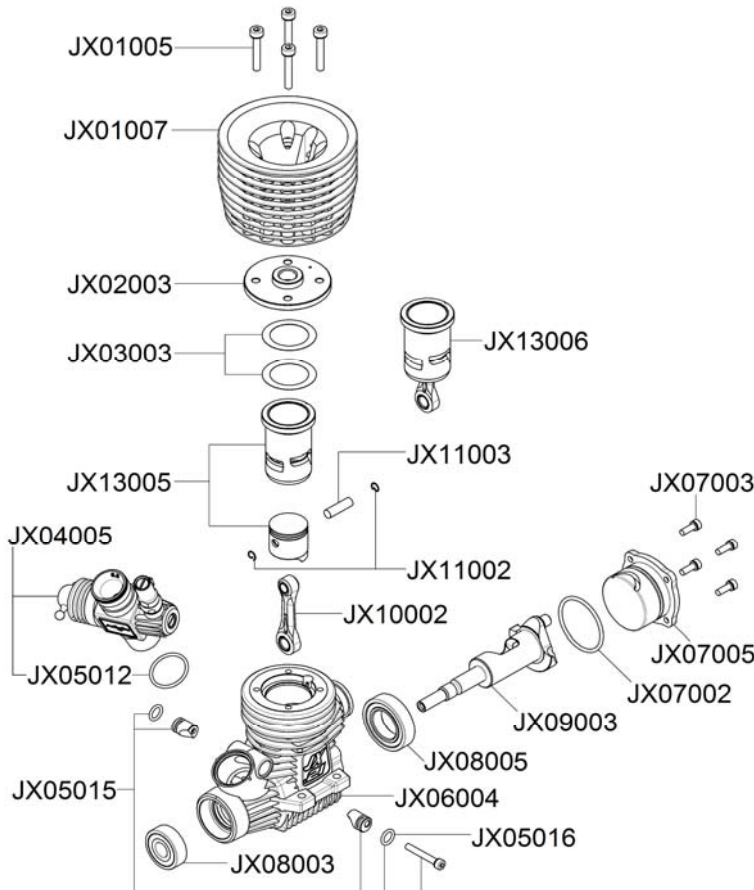

# JX21-B04 Engine

## ■ Engine Exploded View

Parts No.	Description
JX21-B04	JX21-B04 Engine
JX01005	Cooling head screw
JX01007	Cooling head
JX02003	Under head conical
JX03003	Under head gasket set (0.1/0.15)
JX04005	Carburetor
JX05015	Carburetor retainer
JX05016	O-ring carburetor retainer (2pcs.)
JX06004	Crankcase
JX07002	O-ring rear cover
JX07003	Rear cover screw (4pcs.)
JX07005	Rear cover
JX08003	Front ball bearing
JX08004	Ceramic rear ball bearing
JX08005	Rear ball bearing
JX09003	Crankshaft
JX10002	Conrod
JX11002	Piston pin clips (2pcs.)
JX11003	Piston pin
JX13005	Piston & sleeve
JX13006	P.C. Complete set
JX14003	Manifold spring 21 (2pcs.)
JX14004	Exhaust gasket 21 (2pcs.)
JX14005	Manifold 21B
JX15001	Muffler 21B EFRA 2042
JX15001/1	Muffler/Manifold set 21B EFRA 2042
JX15002	Muffler spring (3pcs.)
JX15003	Muffler 21B EFRA 2089
JX15003/1	Muffler/Manifold set 21B EFRA 2089
JX17P3	Glow plug conical P3
JX17P4	Glow plug conical P4
JX17P5	Glow plug conical P5
JX18001	Protection cover set 21
JX19004	Ninja engine decal
JX19006	JX21-B04 Engine instruction manual

## ■ Carburetor Exploded View

Parts No.	Description
JX05001	Uniball joint
JX05002	Dust protection rubber
JX05005	Full speed needle
JX05012	Carburetor o-ring set (6pcs.)
JX05014	O-ring air reducer (2pcs.)
JX05020	Fuel intake body
JX05021	Fuel intake nipple
JX05024-60	Carburetor air reducer $\phi$ 6.0mm
JX05024-65	Carburetor air reducer $\phi$ 6.5mm
JX05013-70	Carburetor air reducer $\phi$ 7.0mm
JX05013-75	Carburetor air reducer $\phi$ 7.5mm
JX05013-80	Carburetor air reducer $\phi$ 8.0mm
JX05013-90	Carburetor air reducer $\phi$ 9.0mm
JX05025	Base speed adj. screw
JX05027	Carburetor body
JX05028	Carburetor throttle
JX05029	Base speed needle
JX05030	Idling adj. screw
JX05031	Carburetor bushing