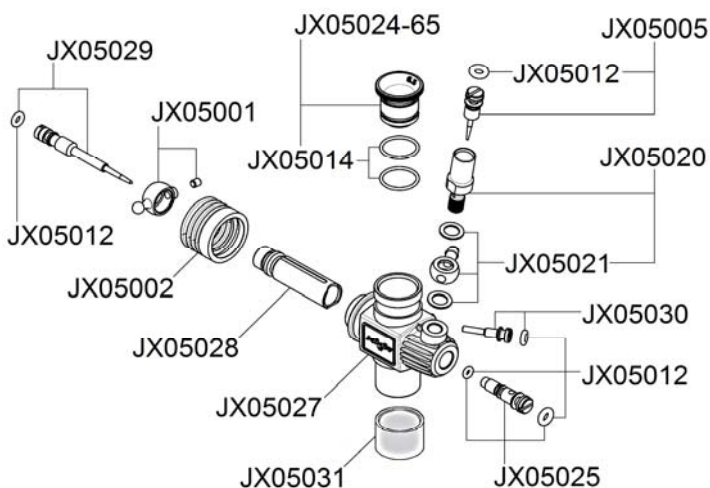

# JX21-B04 Engine

## ■ Engine Exploded View

Parts No.	Description
JX21-B04	JX21-B04 Engine
JX01005	Cooling head screw
JX01007	Cooling head
JX02003	Under head conical
JX03003	Under head gasket set (0.1/0.15)
JX04005	Carburetor
JX05015	Carburetor retainer
JX05016	O-ring carburetor retainer (2pcs.)
JX06004	Crankcase
JX07002	O-ring rear cover
JX07003	Rear cover screw (4pcs.)
JX07005	Rear cover
JX08003	Front ball bearing
JX08004	Ceramic rear ball bearing
JX08005	Rear ball bearing
JX09003	Crankshaft
JX10002	Conrod
JX11002	Piston pin clips (2pcs.)
JX11003	Piston pin
JX13005	Piston & sleeve
JX13006	P.C. Complete set
JX14003	Manifold spring 21 (2pcs.)
JX14004	Exhaust gasket 21 (2pcs.)
JX14005	Manifold 21B
JX15001	Muffler 21B EFRA 2042
JX15001/1	Muffler/Manifold set 21B EFRA 2042
JX15002	Muffler spring (3pcs.)
JX15003	Muffler 21B EFRA 2089
JX15003/1	Muffler/Manifold set 21B EFRA 2089
JX17P3	Glow plug conical P3
JX17P4	Glow plug conical P4
JX17P5	Glow plug conical P5
JX18001	Protection cover set 21
JX19004	Ninja engine decal
JX19006	JX21-B04 Engine instruction manual

## ■ Carburetor Exploded View

Parts No.	Description
JX05001	Uniball joint
JX05002	Dust protection rubber
JX05005	Full speed needle
JX05012	Carburetor o-ring set (6pcs.)
JX05014	O-ring air reducer (2pcs.)
JX05020	Fuel intake body
JX05021	Fuel intake nipple
JX05024-60	Carburetor air reducer $\phi$ 6.0mm
JX05024-65	Carburetor air reducer $\phi$ 6.5mm
JX05013-70	Carburetor air reducer $\phi$ 7.0mm
JX05013-75	Carburetor air reducer $\phi$ 7.5mm
JX05013-80	Carburetor air reducer $\phi$ 8.0mm
JX05013-90	Carburetor air reducer $\phi$ 9.0mm
JX05025	Base speed adj. screw
JX05027	Carburetor body
JX05028	Carburetor throttle
JX05029	Base speed needle
JX05030	Idling adj. screw
JX05031	Carburetor bushing