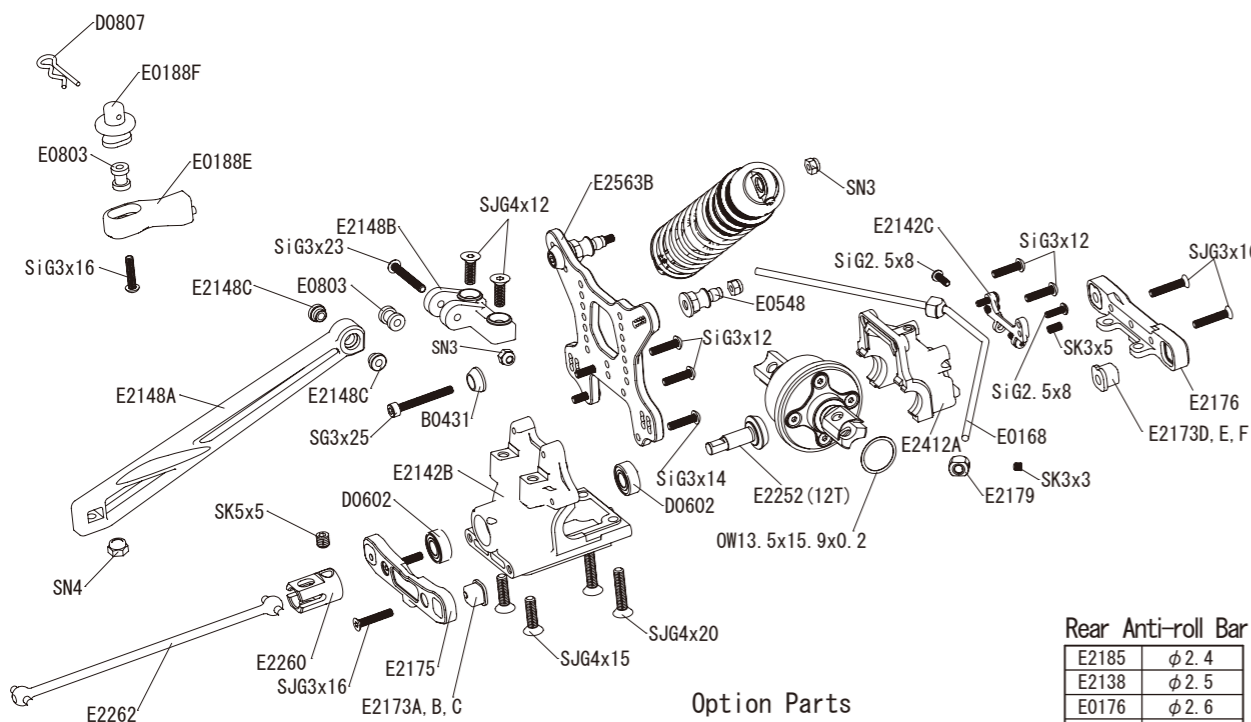

Rear Gearbox