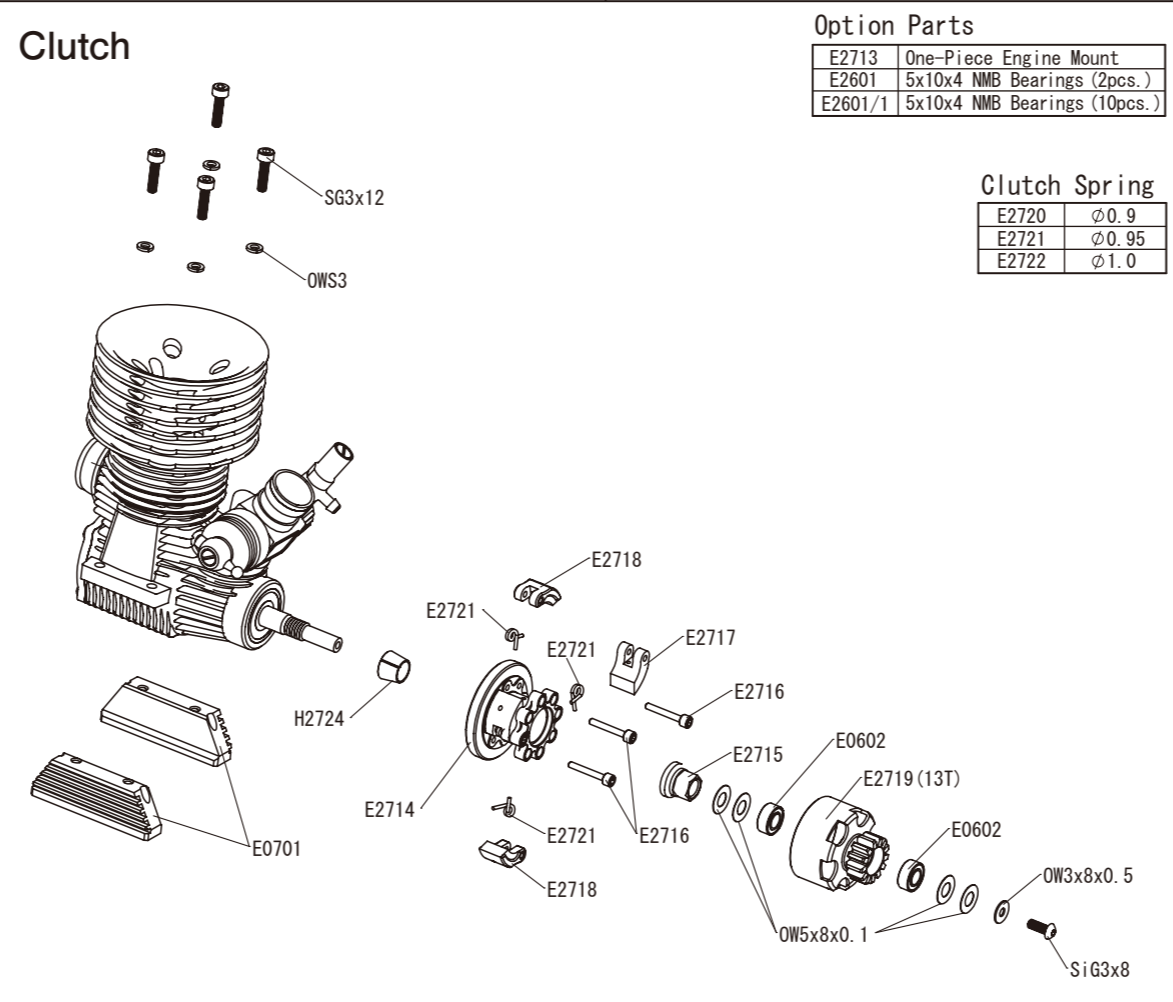

E2185	φ 2.4
E2138	φ 2.5
E0176	φ 2.6
E0168	φ 2.7
E0169	φ 2.8
E0170	φ 2.9
E0171	φ 3.0
E0172	φ 3.2

Rear Suspension

Option Parts

E0117	Titanium Rear Upper Arm
E0239	Wheel Hub (0)
E0241	Wide Offset Wheel Hub(+2mm)
E2178	Rear Link Plates (0)
E2180	Rear Lower Arm Plates CFRP (1.0mm)
E2181	Rear Lower Arm Plates CFRP (1.2mm)
E2183	Rear Lower Arms (LW)
E2219	Rear Universal Joint
E2270	Closed Wheel Nut
E2602	8x16x5 NMB Bearings (2pcs.)
E2602/1	8x16x5 NMB Bearings (10pcs.)

Center Bulkhead

E2027 MBX8R Exploded View

Steering

Option Parts

E2310	Al. Servo Saver Arm
E2322	Servo Saver Shaft (Alum)
E2813	Titanium Steering Rod 52

Chassis

Fuel Tank

Radio Tray

Linkage

Option Parts

B0552	Adj. Servo Horn Al. 23T
B0553	Adj. Servo Horn Al. 25T
E0808a	Titanium Turnbuckle Rods 35mm
E2815	Al. Servo Horn TH Set
E2817	P2 O-rings

Clutch

Option Parts

E2713	One-Piece Engine Mount
E2601	5x10x4 NMB Bearings (2pcs.)
E2601/1	5x10x4 NMB Bearings (10pcs.)