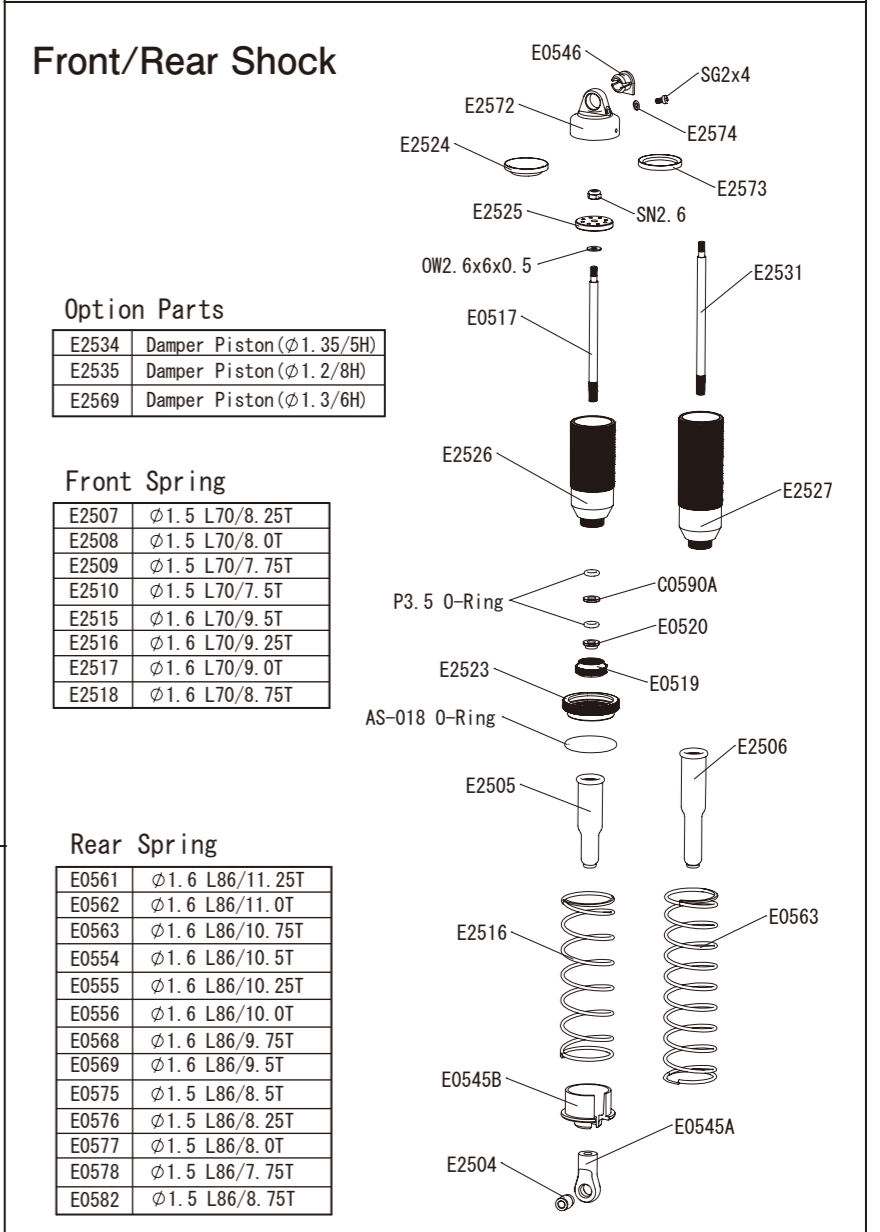

Linkage

Option Parts

B0552	Adj. Servo Horn Al. 23T
B0553	Adj. Servo Horn Al. 25T
E0808a	Titanium Turnbuckle Rods 35mm
E2815	Al. Servo Horn TH Set
E2817	P2 O-rings

Clutch

Option Parts

E2713	One-Piece Engine Mount
E2601	5x10x4 NMB Bearings (2pcs.)
E2601/1	5x10x4 NMB Bearings (10pcs.)

Clutch Spring

E2720	∅0.9
E2721	∅0.95
E2722	∅1.0

Wing

E1081B	Rear Wing (Black)
E1081W	Rear Wing (White)
E1081Y	Rear Wing (Yellow)

Option Parts

E2431	Rear Wing Mount Plate CFRP
-------	----------------------------

Air Filter

Front/Rear Shock

Option Parts

E2534	Damper Piston (∅1.35/5H)
E2535	Damper Piston (∅1.2/8H)
E2569	Damper Piston (∅1.3/6H)

Front Spring

E2507	∅1.5 L70/8.25T
E2508	∅1.5 L70/8.0T
E2509	∅1.5 L70/7.75T
E2510	∅1.5 L70/7.5T
E2515	∅1.6 L70/9.5T
E2516	∅1.6 L70/9.25T
E2517	∅1.6 L70/9.0T
E2518	∅1.6 L70/8.75T

Rear Spring

E0561	∅1.6 L86/11.25T
E0562	∅1.6 L86/11.0T
E0563	∅1.6 L86/10.75T
E0554	∅1.6 L86/10.5T
E0555	∅1.6 L86/10.25T
E0556	∅1.6 L86/10.0T
E0568	∅1.6 L86/9.75T
E0569	∅1.6 L86/9.5T
E0575	∅1.5 L86/8.5T
E0576	∅1.5 L86/8.25T
E0577	∅1.5 L86/8.0T
E0578	∅1.5 L86/7.75T
E0582	∅1.5 L86/7.5T