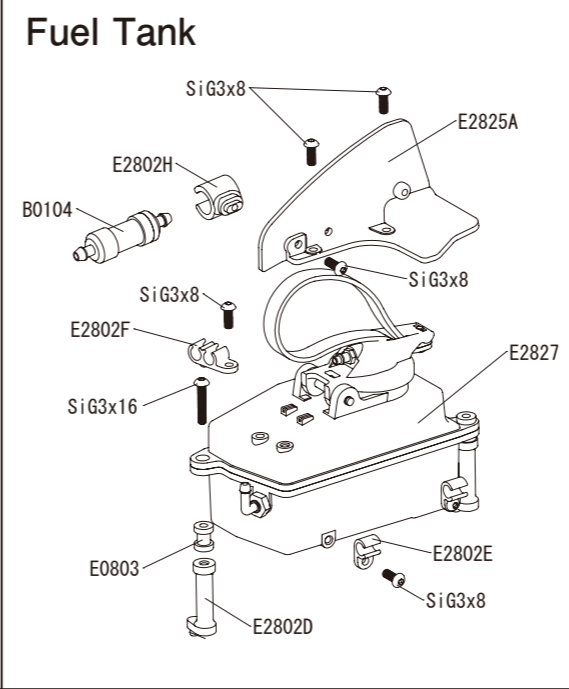

E2185	φ 2.4
E2138	φ 2.5
E0176	φ 2.6
E0168	φ 2.7
E0169	φ 2.8
E0170	φ 2.9
E0171	φ 3.0
E0172	φ 3.2

Rear Suspension

Option Parts

E0117	Titanium Rear Upper Arm
E0239	Wheel Hub (0)
E0241	Wide Offset Wheel Hub(+2mm)
E2178	Rear Link Plates (0)
E2180	Rear Lower Arm Plates CFRP (1.0mm)
E2181	Rear Lower Arm Plates CFRP (1.2mm)
E2183	Rear Lower Arms (LW)
E2219	Rear Universal Joint
E2270	Closed Wheel Nut
E2602	8x16x5 NMB Bearings (2pcs.)
E2602/1	8x16x5 NMB Bearings (10pcs.)

Center Bulkhead

E2027 MBX8R Exploded View

Steering

Option Parts

E2310	Al. Servo Saver Arm
E2322	Servo Saver Shaft (Alum)
E2813	Titanium Steering Rod 52

Chassis

Fuel Tank

Radio Tray

Linkage

Option Parts

B0552	Adj. Servo Horn Al. 23T
B0553	Adj. Servo Horn Al. 25T
E0808a	Titanium Turnbuckle Rods 35mm
E2815	Al. Servo Horn TH Set
E2817	P2 O-rings

Clutch

Option Parts

E2713	One-Piece Engine Mount
E2601	5x10x4 NMB Bearings (2pcs.)
E2601/1	5x10x4 NMB Bearings (10pcs.)