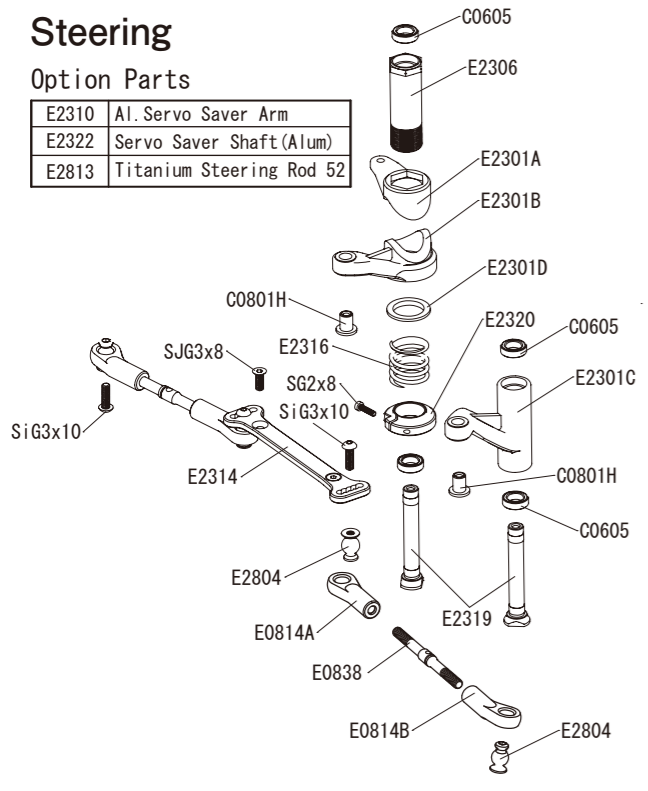

E2185	φ 2.4
E2138	φ 2.5
E0176	φ 2.6
E0168	φ 2.7
E0169	φ 2.8
E0170	φ 2.9
E0171	φ 3.0
E0172	φ 3.2

Rear Suspension

Option Parts

E0117	Titanium Rear Upper Arm
E0239	Wheel Hub (0)
E0241	Wide Offset Wheel Hub(+2mm)
E2178	Rear Link Plates (0)
E2180	Rear Lower Arm Plates CFRP (1.0mm)
E2181	Rear Lower Arm Plates CFRP (1.2mm)
E2183	Rear Lower Arms (LW)
E2219	Rear Universal Joint
E2270	Closed Wheel Nut
E2602	8x16x5 NMB Bearings (2pcs.)
E2602/1	8x16x5 NMB Bearings (10pcs.)

Center Bulkhead

E2027 MBX8R Exploded View

Steering

Option Parts

E2310	Al. Servo Saver Arm
E2322	Servo Saver Shaft (Alum)
E2813	Titanium Steering Rod 52

Chassis

Fuel Tank

Radio Tray

Linkage

Option Parts

B0552	Adj. Servo Horn Al. 23T
B0553	Adj. Servo Horn Al. 25T
E0808a	Titanium Turnbuckle Rods 35mm
E2815	Al. Servo Horn TH Set
E2817	P2 O-rings

Clutch

Option Parts

E2713	One-Piece Engine Mount
E2601	5x10x4 NMB Bearings (2pcs.)
E2601/1	5x10x4 NMB Bearings (10pcs.)

Clutch Spring

E2720	∅0.9
E2721	∅0.95
E2722	∅1.0

Wing

E1081B	Rear Wing (Black)
E1081W	Rear Wing (White)
E1081Y	Rear Wing (Yellow)

Option Parts

E2431	Rear Wing Mount Plate CFRP
-------	----------------------------