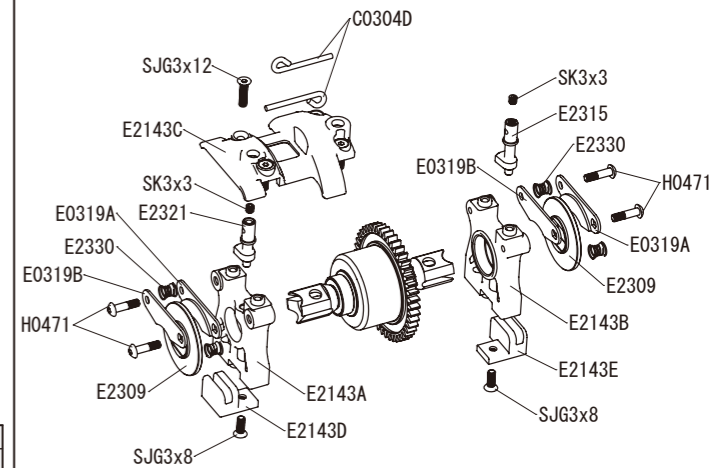

Rear Gearbox

Option Parts

E2229	Center Universal Joint R(110)
E2566-B	Rear Damper Stay (CFRP)
E2253	Bevel Gear 13T
E2603	6x13x5 NMB Bearings (2pcs.)
E2603/1	6x13x5 NMB Bearings (10pcs.)

Rear Anti-roll Bar

E2185	φ 2.4
E2138	φ 2.5
E0176	φ 2.6
E0168	φ 2.7
E0169	φ 2.8
E0170	φ 2.9
E0171	φ 3.0
E0172	φ 3.2

Rear Suspension

Option Parts

E0117	Titanium Rear Upper Arm
E0239	Wheel Hub (0)
E0241	Wide Offset Wheel Hub(+2mm)
E2178	Rear Link Plates (0)
E2180	Rear Lower Arm Plates CFRP (1.0mm)
E2181	Rear Lower Arm Plates CFRP (1.2mm)
E2183	Rear Lower Arms (LW)
E2219	Rear Universal Joint
E2270	Closed Wheel Nut
E2602	8x16x5 NMB Bearings (2pcs.)
E2602/1	8x16x5 NMB Bearings (10pcs.)

Center Bulkhead

E2027 MBX8R Exploded View

Steering

Option Parts

E2310	Al. Servo Saver Arm
E2322	Servo Saver Shaft (Alum)
E2813	Titanium Steering Rod 52

Chassis

Fuel Tank

Radio Tray

Linkage

Option Parts

B0552	Adj. Servo Horn Al. 23T
B0553	Adj. Servo Horn Al. 25T
E0808a	Titanium Turnbuckle Rods 35mm
E2815	Al. Servo Horn TH Set
E2817	P2 O-rings

Clutch

Option Parts

E2713	One-Piece Engine Mount
E2601	5x10x4 NMB Bearings (2pcs.)
E2601/1	5x10x4 NMB Bearings (10pcs.)