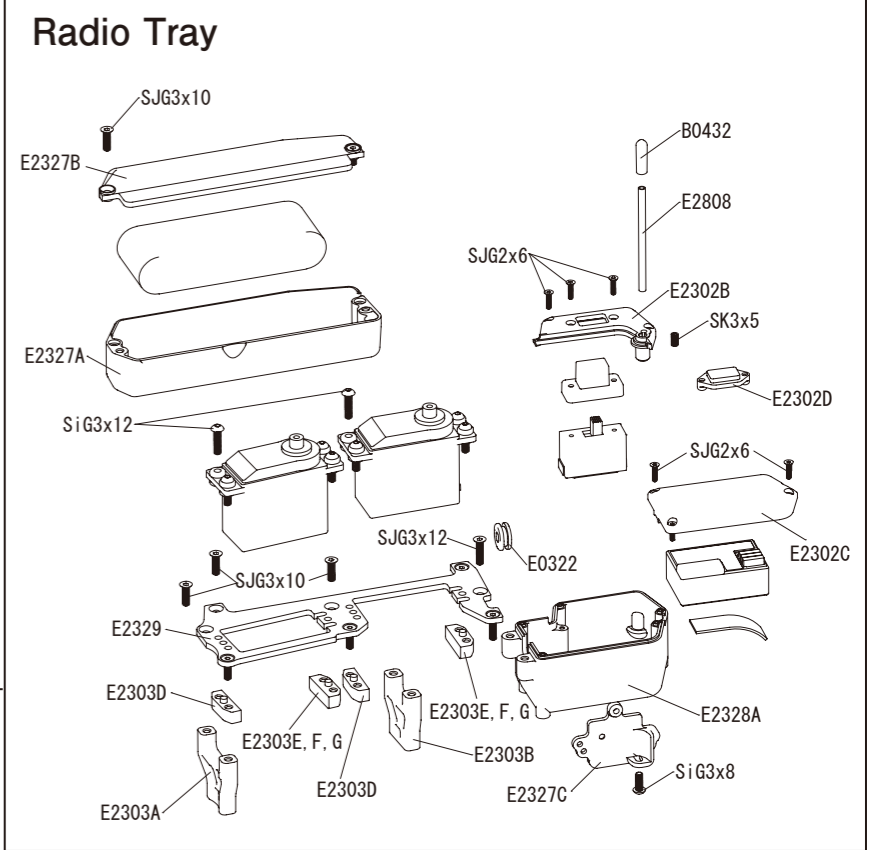

Center Bulkhead

E2027 MBX8R Exploded View

Steering

Option Parts

E2310	Al. Servo Saver Arm
E2322	Servo Saver Shaft (Alum)
E2813	Titanium Steering Rod 52

Chassis

Fuel Tank

Radio Tray

Linkage

Option Parts

B0552	Adj. Servo Horn Al. 23T
B0553	Adj. Servo Horn Al. 25T
E0808a	Titanium Turnbuckle Rods 35mm
E2815	Al. Servo Horn TH Set
E2817	P2 O-rings

Clutch

Option Parts

E2713	One-Piece Engine Mount
E2601	5x10x4 NMB Bearings (2pcs.)
E2601/1	5x10x4 NMB Bearings (10pcs.)