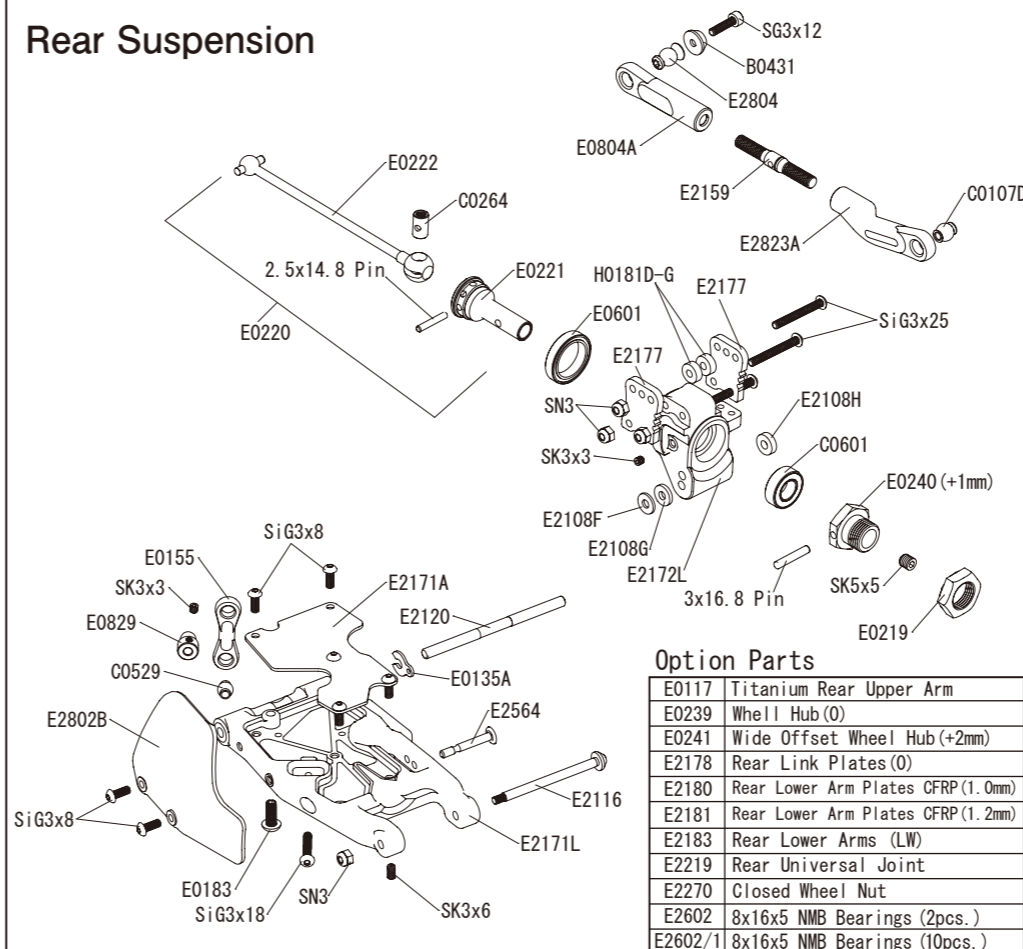

E2153	Front Uplight Arm (CFRP)
E2154	Front Lower Arm Plate CFRP (1.0mm)
E2155	Front Lower Arm Plate CFRP (1.2mm)
E2218	Front Universal Joint
E2270	Closed Wheel Nut
E2602	8x16x5 NMB Bearings (2pcs.)
E2602/1	8x16x5 NMB Bearings (10pcs.)

Rear Gearbox

Option Parts

E2229	Center Universal Joint R(110)
E2566-B	Rear Damper Stay (CFRP)
E2253	Bevel Gear 13T
E2603	6x13x5 NMB Bearings (2pcs.)
E2603/1	6x13x5 NMB Bearings (10pcs.)

Rear Anti-roll Bar

E2185	φ 2.4
E2138	φ 2.5
E0176	φ 2.6
E0168	φ 2.7
E0169	φ 2.8
E0170	φ 2.9
E0171	φ 3.0
E0172	φ 3.2

Rear Suspension

Option Parts

E0117	Titanium Rear Upper Arm
E0239	Wheel Hub (0)
E0241	Wide Offset Wheel Hub(+2mm)
E2178	Rear Link Plates (0)
E2180	Rear Lower Arm Plates CFRP (1.0mm)
E2181	Rear Lower Arm Plates CFRP (1.2mm)
E2183	Rear Lower Arms (LW)
E2219	Rear Universal Joint
E2270	Closed Wheel Nut
E2602	8x16x5 NMB Bearings (2pcs.)
E2602/1	8x16x5 NMB Bearings (10pcs.)

Linkage

Option Parts

B0552	Adj. Servo Horn Al. 23T
B0553	Adj. Servo Horn Al. 25T
E0808a	Titanium Turnbuckle Rods 35mm
E2815	Al. Servo Horn TH Set
E2817	P2 O-rings

Clutch

Option Parts

E2713	One-Piece Engine Mount
E2601	5x10x4 NMB Bearings (2pcs.)
E2601/1	5x10x4 NMB Bearings (10pcs.)