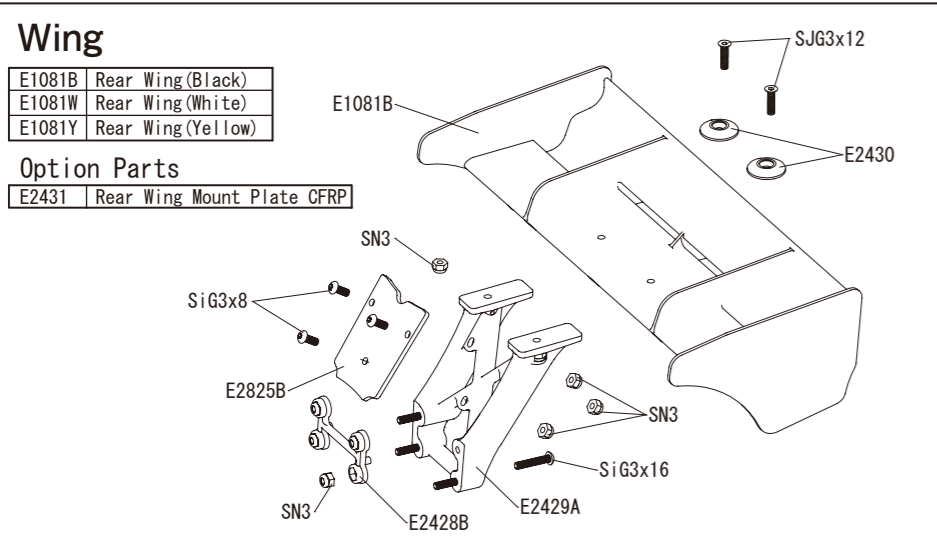

Linkage

Option Parts

B0552	Adj. Servo Horn Al. 23T
B0553	Adj. Servo Horn Al. 25T
E0808a	Titanium Turnbuckle Rods 35mm
E2815	Al. Servo Horn TH Set
E2817	P2 O-rings

Clutch

Option Parts

E2713	One-Piece Engine Mount
E2601	5x10x4 NMB Bearings (2pcs.)
E2601/1	5x10x4 NMB Bearings (10pcs.)

Clutch Spring

E2720	∅0.9
E2721	∅0.95
E2722	∅1.0

Wing

E1081B	Rear Wing (Black)
E1081W	Rear Wing (White)
E1081Y	Rear Wing (Yellow)

Option Parts

E2431	Rear Wing Mount Plate CFRP
-------	----------------------------