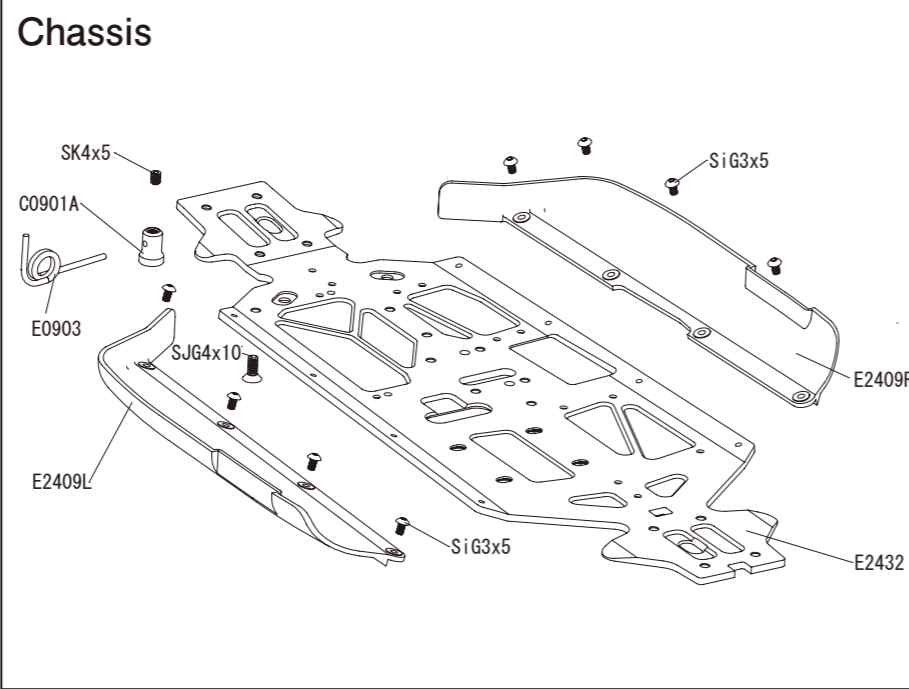

E2185	φ 2.4
E2138	φ 2.5
E0176	φ 2.6
E0168	φ 2.7
E0169	φ 2.8
E0170	φ 2.9
E0171	φ 3.0
E0172	φ 3.2

Rear Suspension

Option Parts

E0117	Titanium Rear Upper Arm
E0239	Wheel Hub (0)
E0241	Wide Offset Wheel Hub(+2mm)
E2178	Rear Link Plates (0)
E2180	Rear Lower Arm Plates CFRP (1.0mm)
E2181	Rear Lower Arm Plates CFRP (1.2mm)
E2183	Rear Lower Arms (LW)
E2219	Rear Universal Joint
E2270	Closed Wheel Nut
E2602	8x16x5 NMB Bearings (2pcs.)
E2602/1	8x16x5 NMB Bearings (10pcs.)

Center Bulkhead

E2027 MBX8R Exploded View

Steering

Option Parts

E2310	Al. Servo Saver Arm
E2322	Servo Saver Shaft (Alum)
E2813	Titanium Steering Rod 52

Chassis

Fuel Tank

Radio Tray

Linkage

Option Parts

B0552	Adj. Servo Horn Al. 23T
B0553	Adj. Servo Horn Al. 25T
E0808a	Titanium Turnbuckle Rods 35mm
E2815	Al. Servo Horn TH Set
E2817	P2 O-rings

Clutch

Option Parts

E2713	One-Piece Engine Mount
E2601	5x10x4 NMB Bearings (2pcs.)
E2601/1	5x10x4 NMB Bearings (10pcs.)

Clutch Spring

E2720	∅0.9
E2721	∅0.95
E2722	∅1.0

Wing

E1081B	Rear Wing (Black)
E1081W	Rear Wing (White)
E1081Y	Rear Wing (Yellow)

Option Parts

E2431	Rear Wing Mount Plate CFRP
-------	----------------------------