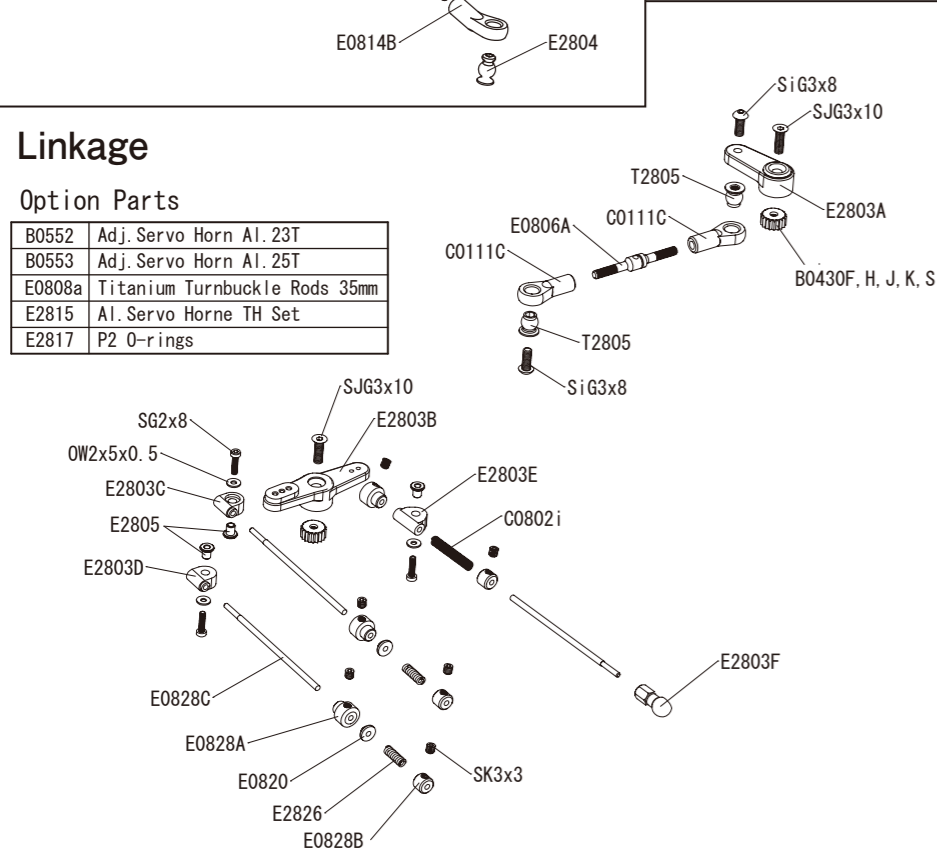

E2185	φ 2.4
E2138	φ 2.5
E0176	φ 2.6
E0168	φ 2.7
E0169	φ 2.8
E0170	φ 2.9
E0171	φ 3.0
E0172	φ 3.2

Rear Suspension

Option Parts

E0117	Titanium Rear Upper Arm
E0239	Wheel Hub (0)
E0241	Wide Offset Wheel Hub(+2mm)
E2178	Rear Link Plates (0)
E2180	Rear Lower Arm Plates CFRP (1.0mm)
E2181	Rear Lower Arm Plates CFRP (1.2mm)
E2183	Rear Lower Arms (LW)
E2219	Rear Universal Joint
E2270	Closed Wheel Nut
E2602	8x16x5 NMB Bearings (2pcs.)
E2602/1	8x16x5 NMB Bearings (10pcs.)

Center Bulkhead

E2027 MBX8R Exploded View

Steering

Option Parts

E2310	Al. Servo Saver Arm
E2322	Servo Saver Shaft (Alum)
E2813	Titanium Steering Rod 52

Chassis

Fuel Tank

Radio Tray

Linkage

Option Parts

B0552	Adj. Servo Horn Al. 23T
B0553	Adj. Servo Horn Al. 25T
E0808a	Titanium Turnbuckle Rods 35mm
E2815	Al. Servo Horn TH Set
E2817	P2 O-rings

Clutch

Option Parts

E2713	One-Piece Engine Mount
E2601	5x10x4 NMB Bearings (2pcs.)
E2601/1	5x10x4 NMB Bearings (10pcs.)