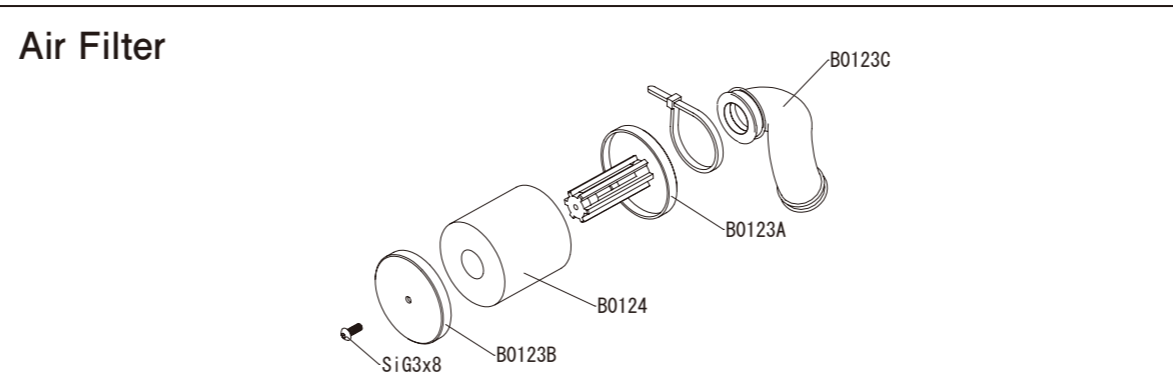

E2027 MBX8R Exploded View

Steering

Option Parts

E2310	Al. Servo Saver Arm
E2322	Servo Saver Shaft (Alum)
E2813	Titanium Steering Rod 52

Chassis

Fuel Tank

Radio Tray

Linkage

Option Parts

B0552	Adj. Servo Horn Al. 23T
B0553	Adj. Servo Horn Al. 25T
E0808a	Titanium Turnbuckle Rods 35mm
E2815	Al. Servo Horn TH Set
E2817	P2 O-rings

Clutch

Option Parts

E2713	One-Piece Engine Mount
E2601	5x10x4 NMB Bearings (2pcs.)
E2601/1	5x10x4 NMB Bearings (10pcs.)

Clutch Spring

E2720	∅0.9
E2721	∅0.95
E2722	∅1.0

Wing

E1081B	Rear Wing (Black)
E1081W	Rear Wing (White)
E1081Y	Rear Wing (Yellow)

Option Parts

E2431	Rear Wing Mount Plate CFRP

Air Filter

Front/Rear Shock

Option Parts

E2534	Damper Piston (∅1.35/5H)
E2535	Damper Piston (∅1.2/8H)
E2569	Damper Piston (∅1.3/6H)

Front Spring

E2507	∅1.5 L70/8.25T
E2508	∅1.5 L70/8.0T
E2509	∅1.5 L70/7.75T
E2510	∅1.5 L70/7.5T
E2515	∅1.6 L70/9.5T
E2516	∅1.6 L70/9.25T
E2517	∅1.6 L70/9.0T
E2518	∅1.6 L70/8.75T

Rear Spring

E0561	∅1.6 L86/11.25T
E0562	∅1.6 L86/11.0T
E0563	∅1.6 L86/10.75T
E0554	∅1.6 L86/10.5T
E0555	∅1.6 L86/10.25T
E0556	∅1.6 L86/10.0T
E0568	∅1.6 L86/9.75T
E0569	∅1.6 L86/9.5T
E0575	∅1.5 L86/8.5T
E0576	∅1.5 L86/8.25T
E0577	∅1.5 L86/8.0T
E0578	∅1.5 L86/7.75T
E0582	∅1.5 L86/7.5T