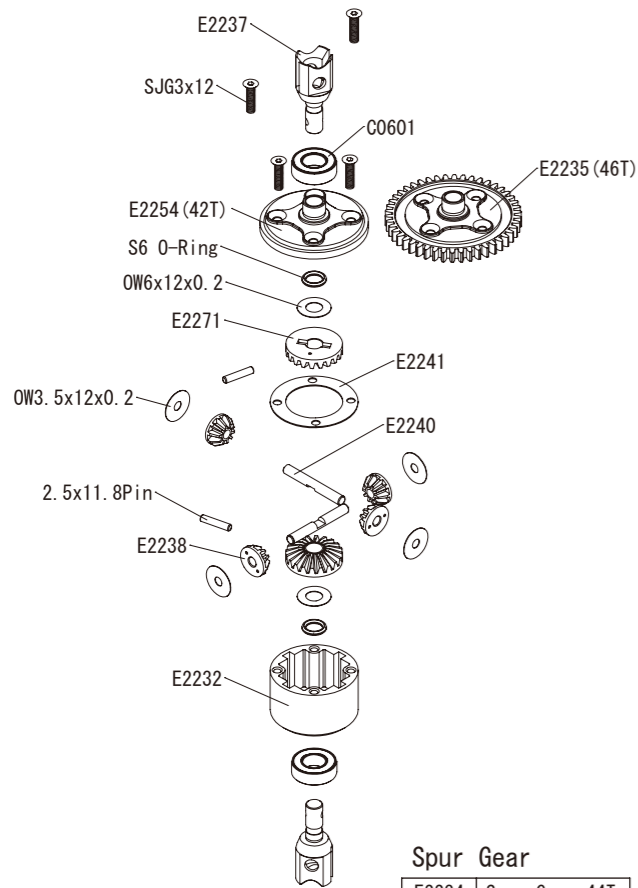

E2027 MBX8R Exploded View

Front/Rear/Center Gear Differential

Option Parts

E2255	Conical Gear (44T)
E2602	8x16x5 NMB Bearings (2pcs.)
E2602/1	8x16x5 NMB Bearings (10pcs.)

Spur Gear

E2234	Spur Gear 44T
E2267	Spur Gear 45T
E2235	Spur Gear 46T
E2250	Spur Gear 47T
E2236	Spur Gear 48T

Front Gearbox

Option Parts

E2228	Center Universal Joint F(78.5)
E2158	Front Upper Plate (CFRP)
E2253	Bevel Gear 13T
E2576	Front Shock Tower (CFRP)
E2603	6x13x5 NMB Bearings (2pcs.)
E2603/1	6x13x5 NMB Bearings (10pcs.)

Linkage

Option Parts

B0552	Adj. Servo Horn Al. 23T
B0553	Adj. Servo Horn Al. 25T
E0808a	Titanium Turnbuckle Rods 35mm
E2815	Al. Servo Horn TH Set
E2817	P2 O-rings

Clutch

Option Parts

E2713	One-Piece Engine Mount
E2601	5x10x4 NMB Bearings (2pcs.)
E2601/1	5x10x4 NMB Bearings (10pcs.)

Rear Spring

E0561	∅1.6 L86/11.25T
E0562	∅1.6 L86/11.0T
E0563	∅1.6 L86/10.75T
E0554	∅1.6 L86/10.5T
E0555	∅1.6 L86/10.25T
E0556	∅1.6 L86/10.0T
E0568	∅1.6 L86/9.75T
E0569	∅1.6 L86/9.5T
E0575	∅1.5 L86/8.5T
E0576	∅1.5 L86/8.25T
E0577	∅1.5 L86/8.0T
E0578	∅1.5 L86/7.75T
E0582	∅1.5 L86/7.5T