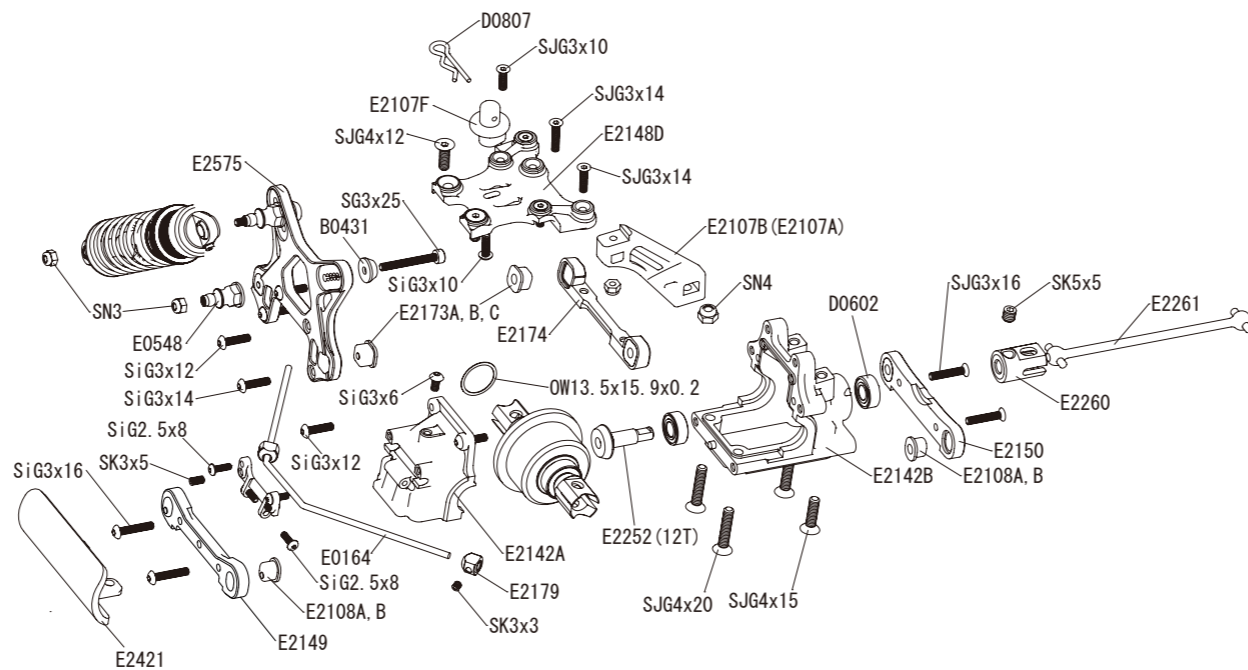

Front Gearbox

Option Parts

E2228	Center Universal Joint F(78.5)
E2158	Front Upper Plate (CFRP)
E2253	Bevel Gear 13T
E2576	Front Shock Tower (CFRP)
E2603	6x13x5 NMB Bearings (2pcs.)
E2603/1	6x13x5 NMB Bearings (10pcs.)

Front Anti-roll Bar

E2184	φ 2.0
E0175	φ 2.1
E0163	φ 2.2
E0164	φ 2.3
E0165	φ 2.4
E0166	φ 2.5
E0167	φ 2.6
E2136	φ 2.7
E2137	φ 2.8

Front Suspension

Option Parts

E0239	Wheel Hub
E0241	Wide Offset Wheel Hub(+2mm)
E0242	Al.F/R Axle Shaft
E2103-B	Front Lower Arms (LW)
E2123	Kingpin Ball (Steel)
E2124	Adjust Nut (Steel)
E2139	Front Track Wide Adj. Spacer (0.5mm)
E2147	Front Uplight (1.5)

Linkage

Option Parts

B0552	Adj. Servo Horn Al. 23T
B0553	Adj. Servo Horn Al. 25T
E0808a	Titanium Turnbuckle Rods 35mm
E2815	Al. Servo Horn TH Set
E2817	P2 O-rings

Clutch

Option Parts

E2713	One-Piece Engine Mount
E2601	5x10x4 NMB Bearings (2pcs.)
E2601/1	5x10x4 NMB Bearings (10pcs.)

Rear Spring

E0561	∅1.6 L86/11.25T
E0562	∅1.6 L86/11.0T
E0563	∅1.6 L86/10.75T
E0554	∅1.6 L86/10.5T
E0555	∅1.6 L86/10.25T
E0556	∅1.6 L86/10.0T
E0568	∅1.6 L86/9.75T
E0569	∅1.6 L86/9.5T
E0575	∅1.5 L86/8.5T
E0576	∅1.5 L86/8.25T
E0577	∅1.5 L86/8.0T
E0578	∅1.5 L86/7.75T
E0582	∅1.5 L86/7.5T