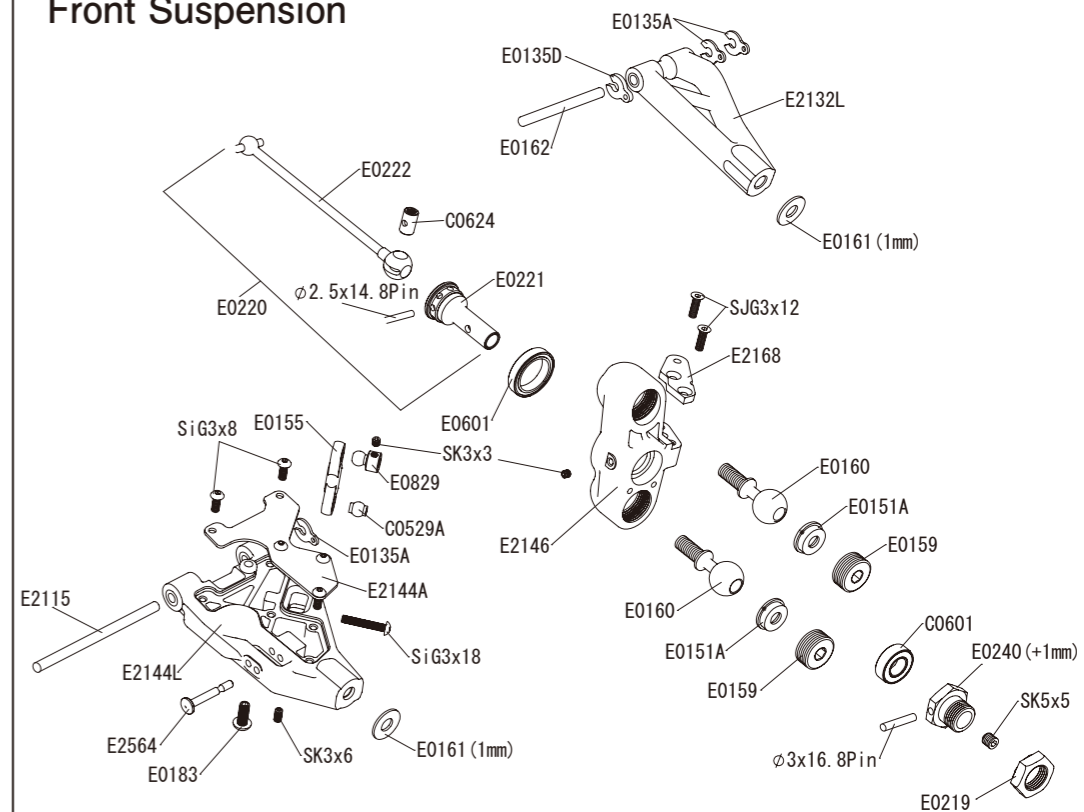

Front Gearbox

Option Parts

E2228	Center Universal Joint F(78.5)
E2158	Front Upper Plate (CFRP)
E2253	Bevel Gear 13T
E2576	Front Shock Tower (CFRP)
E2603	6x13x5 NMB Bearings (2pcs.)
E2603/1	6x13x5 NMB Bearings (10pcs.)

Front Anti-roll Bar

E2184	φ 2.0
E0175	φ 2.1
E0163	φ 2.2
E0164	φ 2.3
E0165	φ 2.4
E0166	φ 2.5
E0167	φ 2.6
E2136	φ 2.7
E2137	φ 2.8

Front Suspension

Option Parts

E0239	Wheel Hub
E0241	Wide Offset Wheel Hub(+2mm)
E0242	Al.F/R Axle Shaft
E2103-B	Front Lower Arms (LW)
E2123	Kingpin Ball (Steel)
E2124	Adjust Nut (Steel)
E2139	Front Track Wide Adj. Spacer (0.5mm)
E2147	Front Uplight (1.5)

E2153	Front Uplight Arm (CFRP)
E2154	Front Lower Arm Plate CFRP (1.0mm)
E2155	Front Lower Arm Plate CFRP (1.2mm)
E2218	Front Universal Joint
E2270	Closed Wheel Nut
E2602	8x16x5 NMB Bearings (2pcs.)
E2602/1	8x16x5 NMB Bearings (10pcs.)

Linkage

Option Parts

B0552	Adj. Servo Horn Al. 23T
B0553	Adj. Servo Horn Al. 25T
E0808a	Titanium Turnbuckle Rods 35mm
E2815	Al. Servo Horn TH Set
E2817	P2 O-rings

Clutch

Option Parts

E2713	One-Piece Engine Mount
E2601	5x10x4 NMB Bearings (2pcs.)
E2601/1	5x10x4 NMB Bearings (10pcs.)