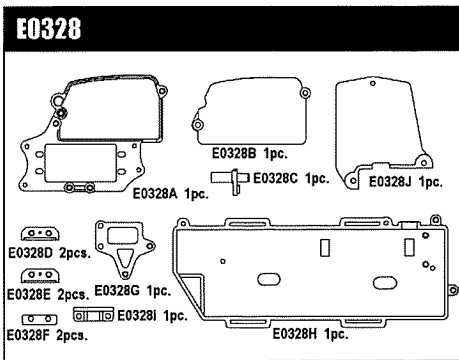

# 1/8th Scale Electric 4WD Truggy MBX6-T ECO Kit Parts List

- E0187 MOTOR MOUNT
- E0188 TENSION ROD
- E0255 PLASTIC SPUR GEAR 44T
- E0256 PLASTIC SPUR GEAR 46T
- E0328 RADIO PLATE
- E0418 CHASSIS
- E0711 PINION GEAR 12T
- E0712 PINION GEAR 13T
- E0713 PINION GEAR 14T
- E0714 PINION GEAR 15T
- E0715 PINION GEAR 16T
- E0716 PINION GEAR 17T
- E0837 BATTERY STRAPS
- E1030 MBX6T ECO INSTRUCTION MANUAL
- E1031 MBX6T ECO DECAL