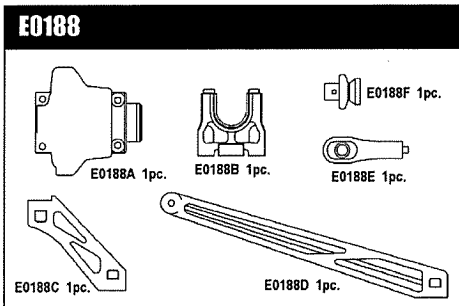

# 1/8th Scale Electric 4WD Truggy MBX6-T ECO Kit Parts List

- E0187 MOTOR MOUNT
- E0188 TENSION ROD
- E0255 PLASTIC SPUR GEAR 44T
- E0256 PLASTIC SPUR GEAR 46T
- E0328 RADIO PLATE
- E0418 CHASSIS
- E0711 PINION GEAR 12T
- E0712 PINION GEAR 13T
- E0713 PINION GEAR 14T
- E0714 PINION GEAR 15T
- E0715 PINION GEAR 16T
- E0716 PINION GEAR 17T
- E0837 BATTERY STRAPS
- E1030 MBX6T ECO INSTRUCTION MANUAL
- E1031 MBX6T ECO DECAL