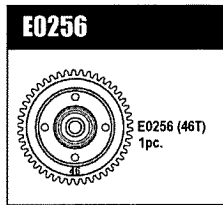

# 1/8th Scale Electric 4WD Truggy MBX6-T ECO Kit Parts List

- E0187 MOTOR MOUNT
- E0188 TENSION ROD
- E0255 PLASTIC SPUR GEAR 44T
- E0256 PLASTIC SPUR GEAR 46T
- E0328 RADIO PLATE
- E0418 CHASSIS
- E0711 PINION GEAR 12T
- E0712 PINION GEAR 13T
- E0713 PINION GEAR 14T
- E0714 PINION GEAR 15T
- E0715 PINION GEAR 16T
- E0716 PINION GEAR 17T
- E0837 BATTERY STRAPS
- E1030 MBX6T ECO INSTRUCTION MANUAL
- E1031 MBX6T ECO DECAL