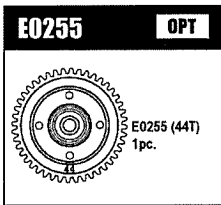

# 1/8th Scale Electric 4WD Truggy MBX6-T ECO Kit Parts List

- E0187 MOTOR MOUNT
- E0188 TENSION ROD
- E0255 PLASTIC SPUR GEAR 44T
- E0256 PLASTIC SPUR GEAR 46T
- E0328 RADIO PLATE
- E0418 CHASSIS
- E0711 PINION GEAR 12T
- E0712 PINION GEAR 13T
- E0713 PINION GEAR 14T
- E0714 PINION GEAR 15T
- E0715 PINION GEAR 16T
- E0716 PINION GEAR 17T
- E0837 BATTERY STRAPS
- E1030 MBX6T ECO INSTRUCTION MANUAL
- E1031 MBX6T ECO DECAL